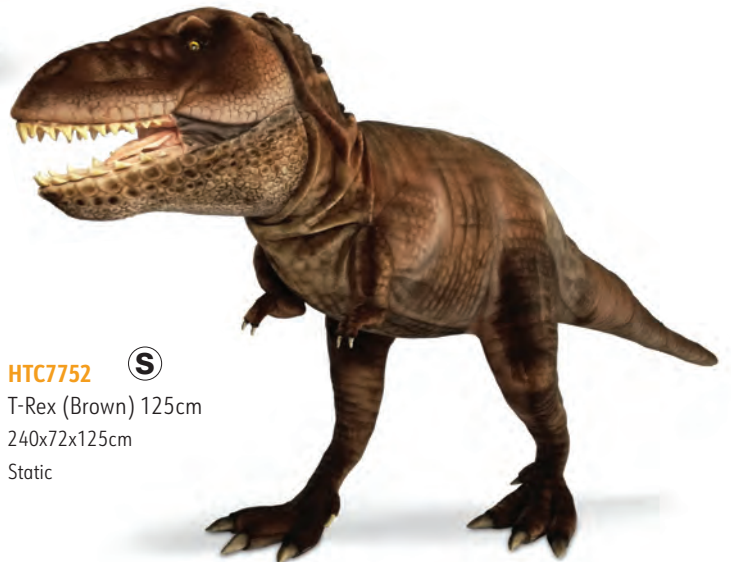

HTC7752 **S**
T-Rex (Brown) 125cm
240x72x125cm
Static