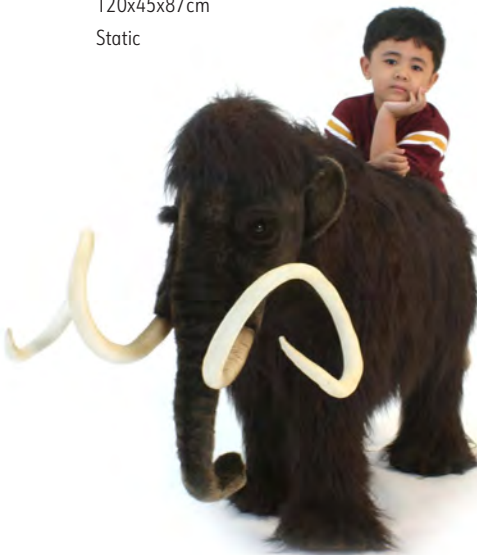

HTC5316 **(S)**
Mammoth Ride-On 87cm
120x45x87cm
Static