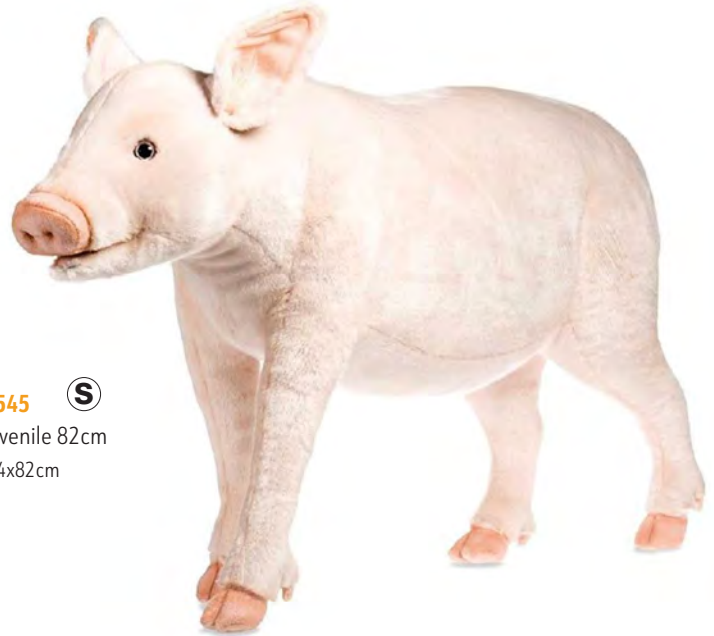

HTC5545 **(S)**
Pig Juvenile 82cm
106x24x82cm
Static