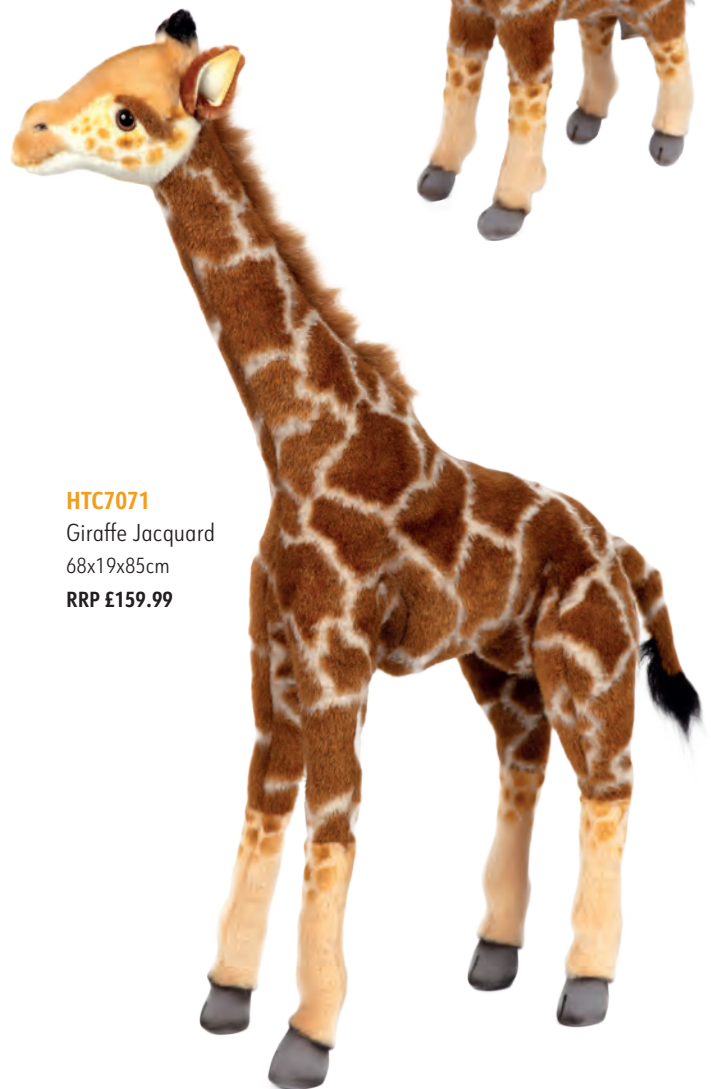

HTC5585
Bactrian Camel
50x20x45cm
RRP £107.99

HTC7843
Chipmunk
25x10x10cm
RRP £17.99

HTC6024
Alpaca
32x13x35cm
RRP £54.99

HTC3582
Llama Bull
40x15x43cm
RRP £59.99

HTC5153
Grevy's Zebra
35x12x32cm
RRP £57.99

HTC7811
Giraffe
30x10x41cm
RRP £36.99

HTC3304
Giraffe Standing
45x16x62cm
RRP £87.99

HTC7071
Giraffe Jacquard
68x19x85cm
RRP £159.99

HTC5247
Black Rhino
37x12x22cm
RRP £39.99

HTC2888
Hippo
42x14x23cm
RRP £54.99