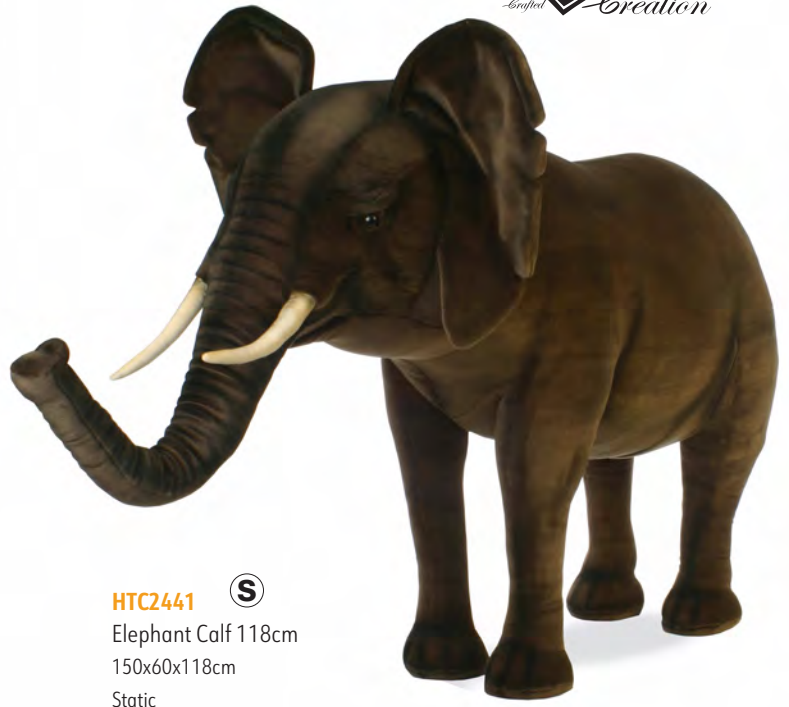

HTC3547 **(S)**
Rhino Baby 100cm
166x45x100cm
Static

HTC4305 **(S)**
Rhino Baby 100cm
166x45x100cm
Static

HTC0029 **(A)**
 Elephant Standing 124cm
 178x90x124cm
 Head Left to Right

HTC3237 **(S)**
 Elephant Standing 124cm
 178x90x124cm
 Static

HTC2441 **(S)**
 Elephant Calf 118cm
 150x60x118cm
 Static

HTC0030 **(A)**
 Elephant Baby 118cm
 150x61x118cm
 Head Left to Right

HTC5430 **(S)**
 Elephant Baby 118cm
 150x61x118cm
 Static

HTC0702 **(A)**
 Zebra 114cm
 147x45x114cm
 Head Left to Right